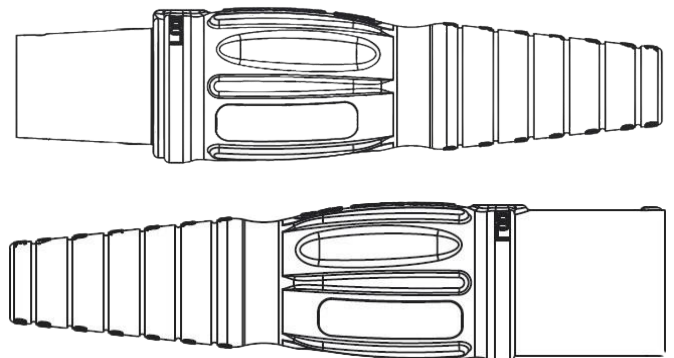

FLORIDA
(866)825-8525
SALES@POWERASSEMBLIES.COM
POWERASSEMBLIES.COM

LAS VEGAS
(877)597-5787
SALES@POWERASSEMBLIES.COM
POWERASSEMBLIES.COM

CONNECTOR SPECIFICATIONS

SERIES 16 CAMLOCK

TECHNICAL DATA

Series: 16
AWG: 2/0 - 4/0
Amperage Rating: 400A
Voltage Rating: 600V
Temperature Rating: 105°C
Double Set Screw

MATERIAL

Insulating Sleeve: Plastic
Contacts: Gold Plated
Locking Rings: Rubber Coated

CONNECTOR SPECIFICATIONS

SERIES 15 CAMLOCK

CONTROLLED
REMOVAL

UV
RESISTANT

ERGONOMIC
GRIP

ALIGNMENT
INDICATORS

OVER-TORQUE
RESISTANT

QUICK-CONNECT
DESIGN

TECHNICAL DATA

Series: 15
AWG: #8-#2
Amperage Rating: 150A
Voltage Rating: 600V
Temperature Rating: 105°C
Double Set Screw

MATERIAL

Insulating Sleeve: Plastic
Contacts: Gold Plated
Locking Rings: Rubber Coated