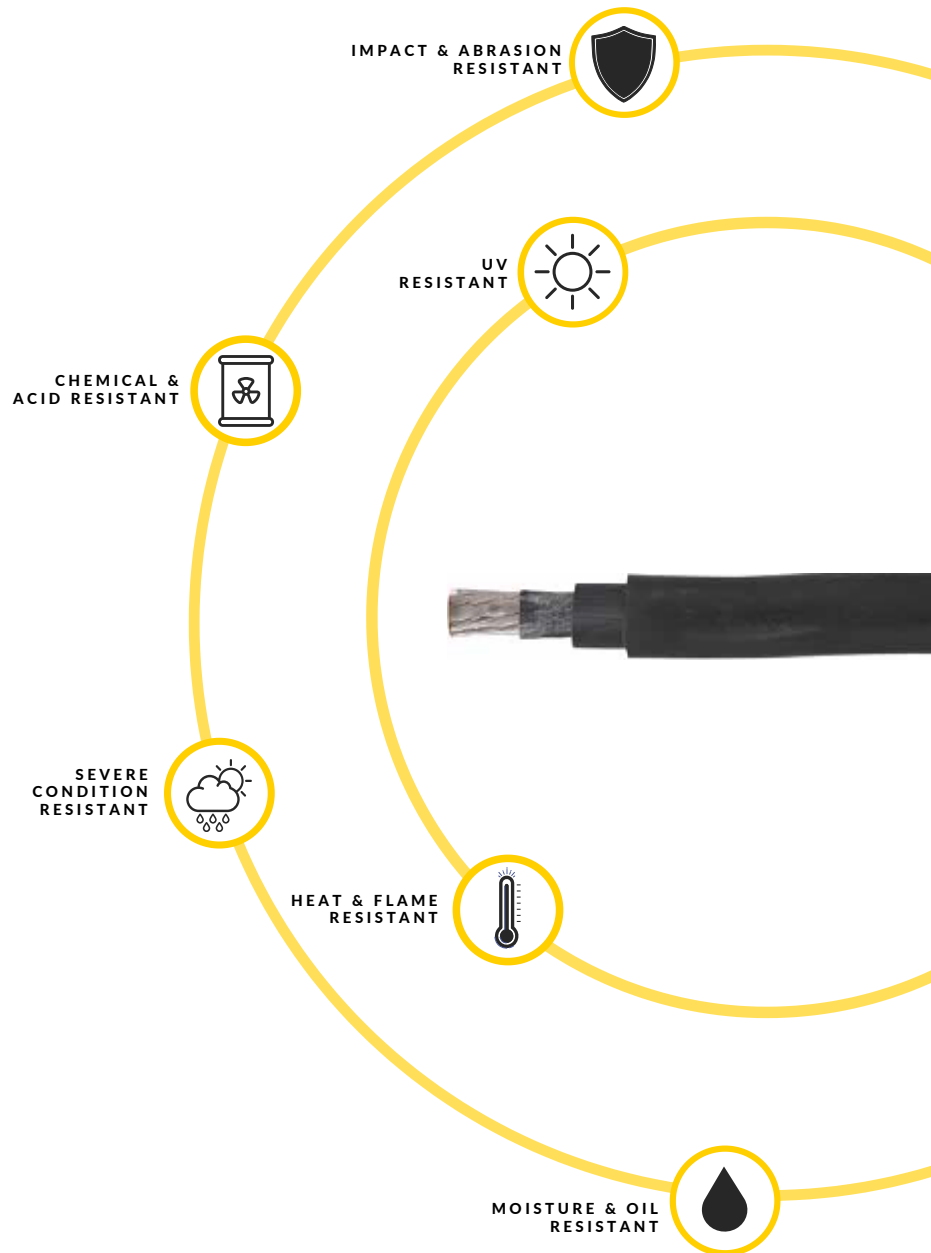

Voltage: 2000V

AWG: #8-250

Conductors: 1

APPLICATIONS

Portable Power Systems

Entertainment Industry

Communication & Audio

Temporary Power