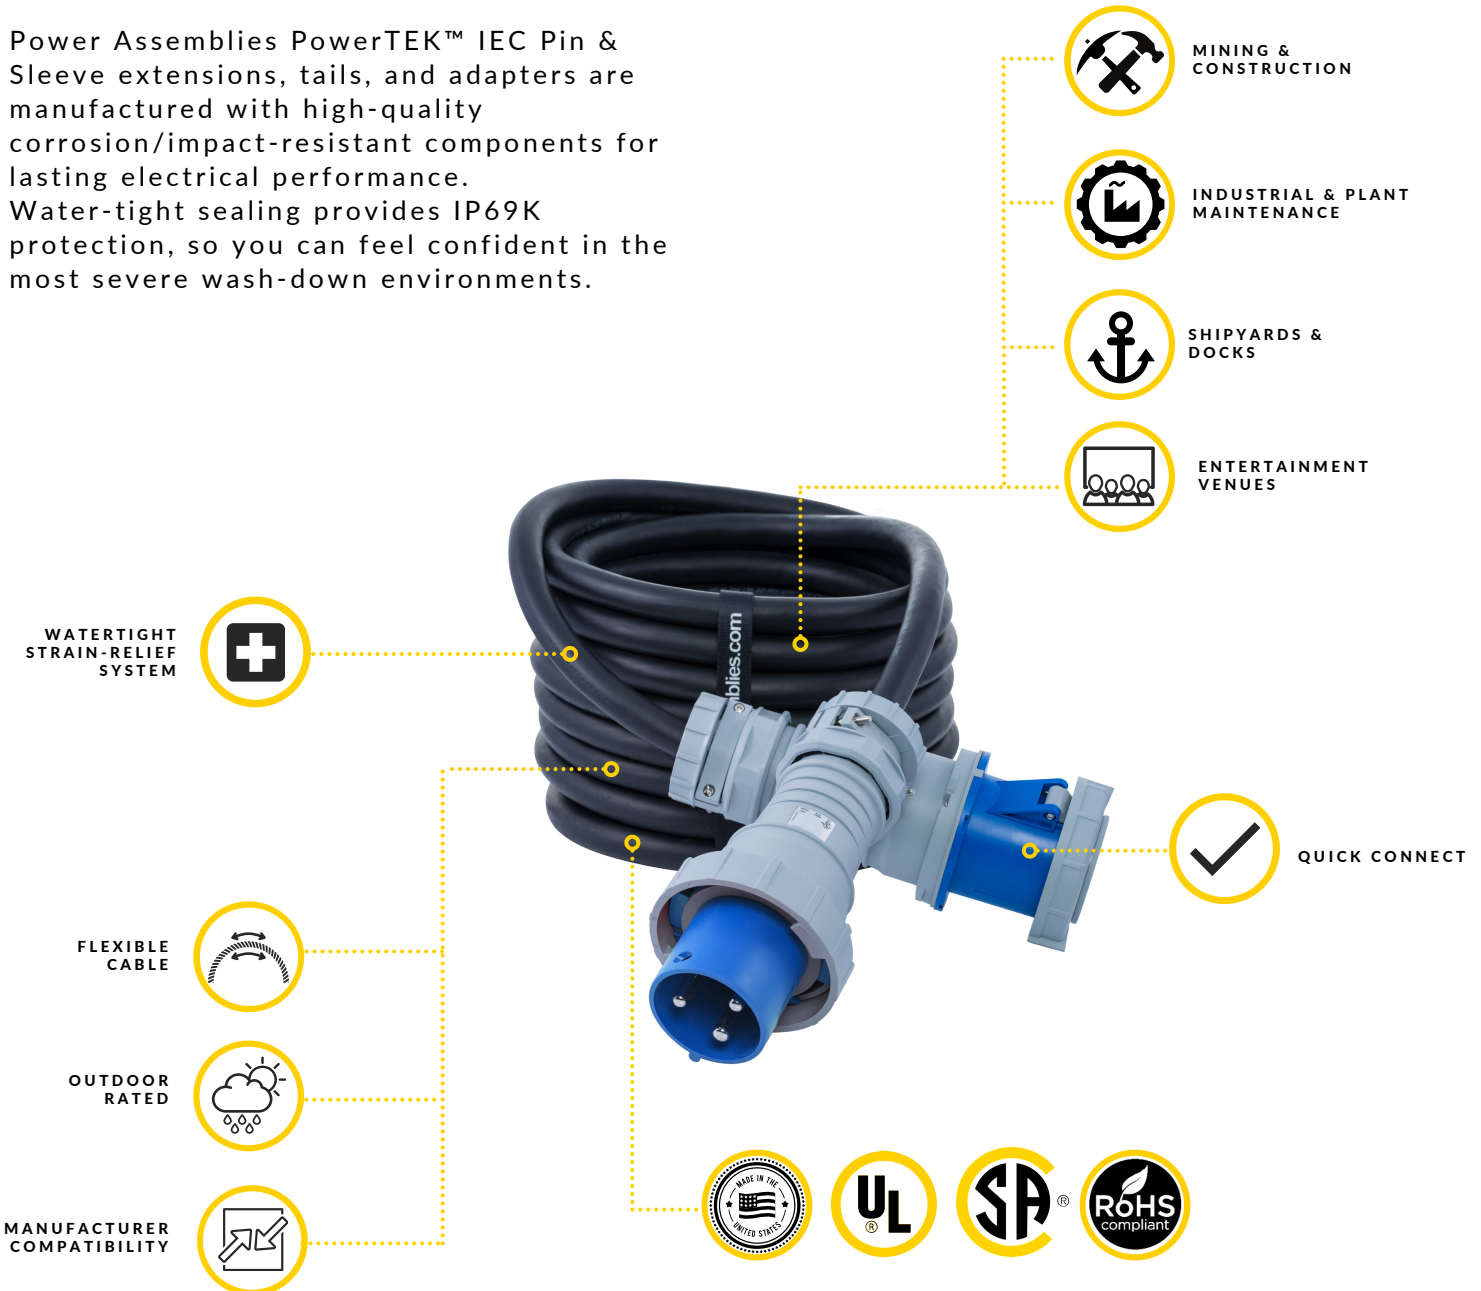

INNOVATIVE POWER SOLUTIONS

CABLE ASSEMBLIES

POWER DISTRIBUTION

CONTROLS

WWW.POWERASSEMBLIES.COM

• LAS VEGAS, NV • BEND, OR • POMPANO BEACH, FL •

PIN & SLEEVE ASSEMBLIES

PRODUCT SPECIFICATIONS

OVERVIEW

Power Assemblies PowerTEK™ IEC Pin & Sleeve extensions, tails, and adapters are manufactured with high-quality corrosion/impact-resistant components for lasting electrical performance. Water-tight sealing provides IP69K protection, so you can feel confident in the most severe wash-down environments.

Voltage: 300V

AWG: 12

Conductors: 3

APPLICATIONS

Portable Tools & Equipment

Small Motors & Machinery

OEM/MRO Applications

OSHA VPP Safety