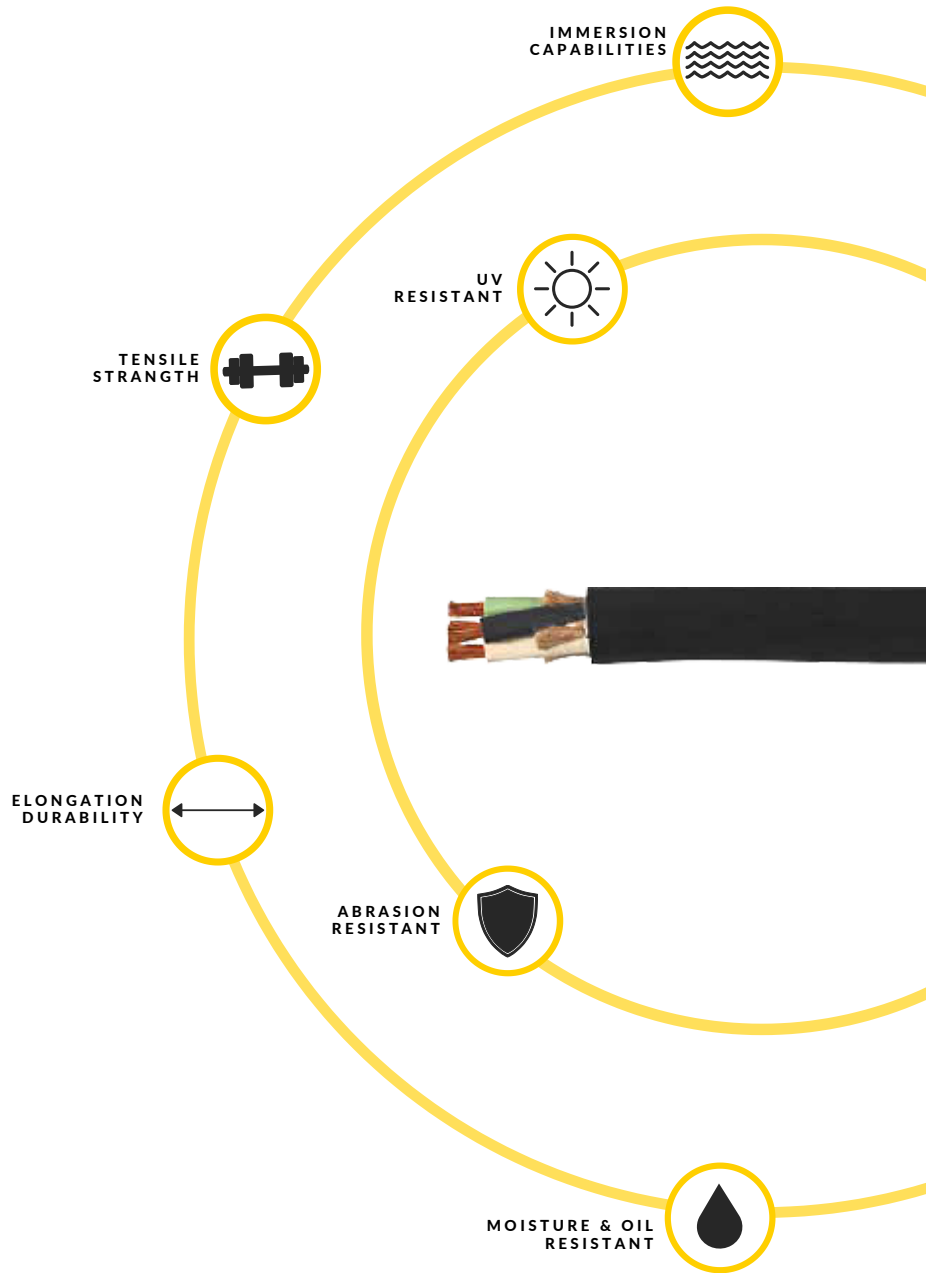

CABLE SPECIFICATIONS

SJOOW

TECHNICAL DATA

Temperature Rating: 90 °C

Voltage: 300V

AWG: 12

Conductors: 3

APPLICATIONS

Portable Tools & Equipment

Small Motors & Machinery

OEM/MRO Applications

OSHA VPP Safety

Construction Site Power

FLORIDA
(866)825-8525
SALES@POWERASSEMBLIES.COM
POWERASSEMBLIES.COM

LAS VEGAS
(877)597-5787
SALES@POWERASSEMBLIES.COM
POWERASSEMBLIES.COM