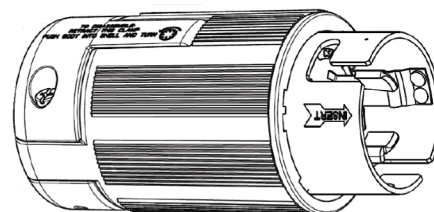

MATERIAL

Body: Glass-Filled Nylon
Blades: Brass Alloy
Contacts: Zinc Plated Brass Alloy
Ground Shunt: Phosphor Bronze
Cord Clamp: Modified Nylon