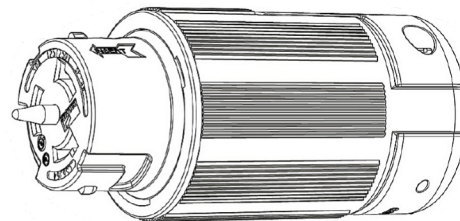

MATERIAL

Body: Glass-Filled Nylon
Blades: Brass Alloy
Contacts: Zinc Plated Brass Alloy
Ground Shunt: Phosphor Bronze
Cord Clamp: Modified Nylon