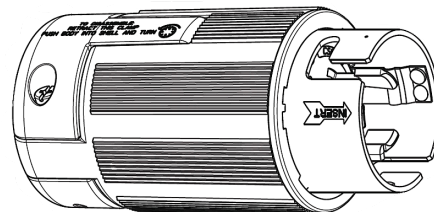

PRO GRIP LOCK

TECHNICAL DATA

Type: Locking Device
AWG: #4
Amperage Rating: 50A
Voltage Rating: 125/250V, 250V
Poles: 3P4W
Deep, Tapered Wire Wells
California Standard

MATERIAL

Body: Glass-Filled Nylon
Blades: Brass Alloy
Contacts: Zinc Plated Brass Alloy
Ground Shunt: Phosphor Bronze
Cord Clamp: Modified Nylon