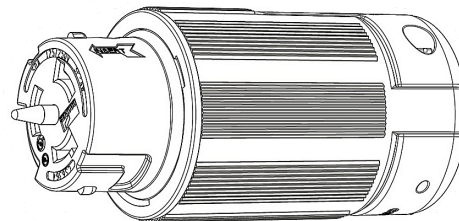

COMPONENT SPECIFICATIONS

LOCKING PLUG & CONNECTOR

HEAT PERFORMANCE

SUPERIOR STRENGTH

ERGONOMIC DESIGN

STRAIN RELIEF

CORROSION RESISTANT

INDUSTRIAL GRADE

PRO GRIP LOCK

TECHNICAL DATA

Type: Locking Device
AWG: #4
Amperage Rating: 50A
Voltage Rating: 125/250V, 250V
Poles: 3P4W
Deep, Tapered Wire Wells
California Standard

MATERIAL

Body: Glass-Filled Nylon
Blades: Brass Alloy
Contacts: Zinc Plated Brass Alloy
Ground Shunt: Phosphor Bronze
Cord Clamp: Modified Nylon